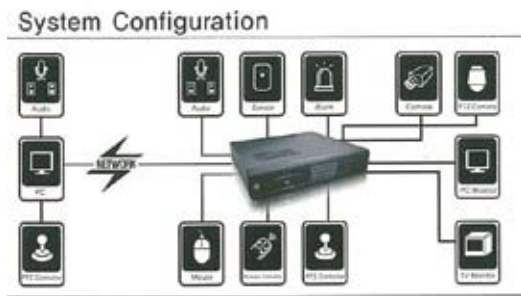

Parking Lot

Schools

Office

Smart Search

Remote viewing over the web or network*

Mouse & Remote Control

Seagate 250GB Hard Drive

Plugs into your TV

Easy Back-Up
Compatible | DVD-RW

Superior Video Quality
NEW H.264 LEVEL
Compression Technology

Color

DVRI6-8500AI™ 16 Channel Digital Video Recorder

The ultimate 'artificial intelligence' security protection for your business

System configuration

Easy to use menus

Simultaneously view & record
up to 16 channels

Remote viewer screen

Amazing features, yet easy to use!

- Easy remote viewing - detects IP address automatically
- Built-in high speed Search Engine (Max. 128x)
- Superior video quality new H.264 compression technology & VGA adapter
- Easy to use on-screen 3D operating system, menus, remote & mouse control
- Pentaplex operation for simultaneous live monitoring, recording, playback, archiving and remote image access

DVR I6-8500AI™

I6 Channel Digital Video Recorder

The ultimate 'artificial intelligence' security protection for your business

Home

- **Easy recording function** - Keep a record & never run out of tape
- **Keep an eye on kids playing** - Prevent accidents, bullying, skylarking & more
- **Deter potential thieves** - Safeguard your loved ones and valuables